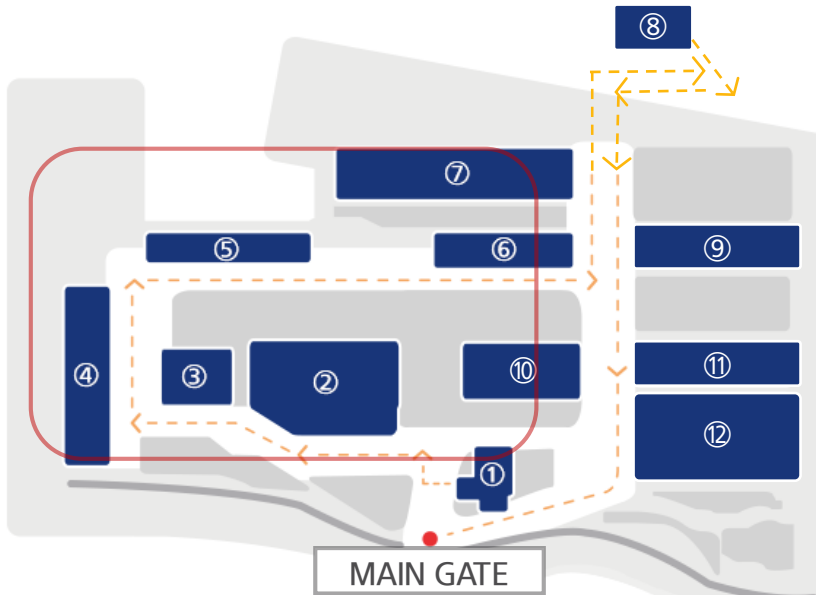

- ① Exhibition Hall
- ② Hull Construction Shop
- ③ Plant Shop
- ④ Block Assembly Shop
- ⑤ Quay #1
- ⑥ Building Dock #1
- ⑦ Building Dock #3
- ⑧ Guesthouse
- ⑨ Dock #2
- ⑩ Block Assembly Shop
- ⑪ Painting Shop
- ⑫ Building Dock #4 & #5

History of HHI, Introduction of the founder, Business area, etc.

TOUR OF HYUNDAI HEAVY INDUSTRIES

COURSE1

CORSE2

COURSE3

VISITING PLACE	INFORMATION	TIME REQUIRED	VISITING PLACE	INFORMATION	TIME REQUIRED	VISITING PLACE	INFORMATION	TIME REQUIRED
①	EXHIBITION HALL	35 Minutes	②~⑦	YARD DOCK	10 Minutes	⑧	Guesthouse	5 Minutes
						⑨~⑫	YARD DOCK	5 Minutes

Hull shop, Block assembly shop, Dock, etc.

TOUR OF HYUNDAI HEAVY INDUSTRIES

COURSE1

CORSE2

COURSE3

VISITING PLACE	INFORMATION	TIME REQUIRED	VISITING PLACE	INFORMATION	TIME REQUIRED	VISITING PLACE	INFORMATION	TIME REQUIRED
①	EXHIBITION HALL	35 Minutes	②~⑦	YARD DOCK	10 Minutes	⑧	Guesthouse	5 Minutes
						⑨~⑫	YARD DOCK	5 Minutes

Guesthouse, Block Assembly Shop, Painting Shop, Dock