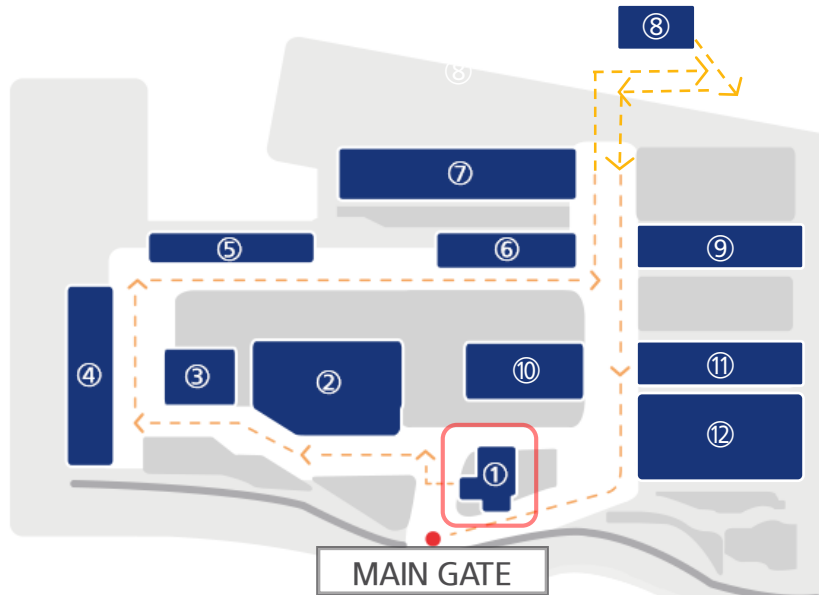

TOUR OF HYUNDAI HEAVY INDUSTRIES

COURSE1

CORSE2

COURSE3

VISITING PLACE	INFORMATION	TIME REQUIRED	VISITING PLACE	INFORMATION	TIME REQUIRED	VISITING PLACE	INFORMATION	TIME REQUIRED
①	EXHIBITION HALL	35 Minutes	②~⑦	YARD DOCK	10 Minutes	⑧	Guesthouse	5 Minutes
						⑨~⑫	YARD DOCK	5 Minutes

History of HHI, Introduction of the founder, Business area, etc.