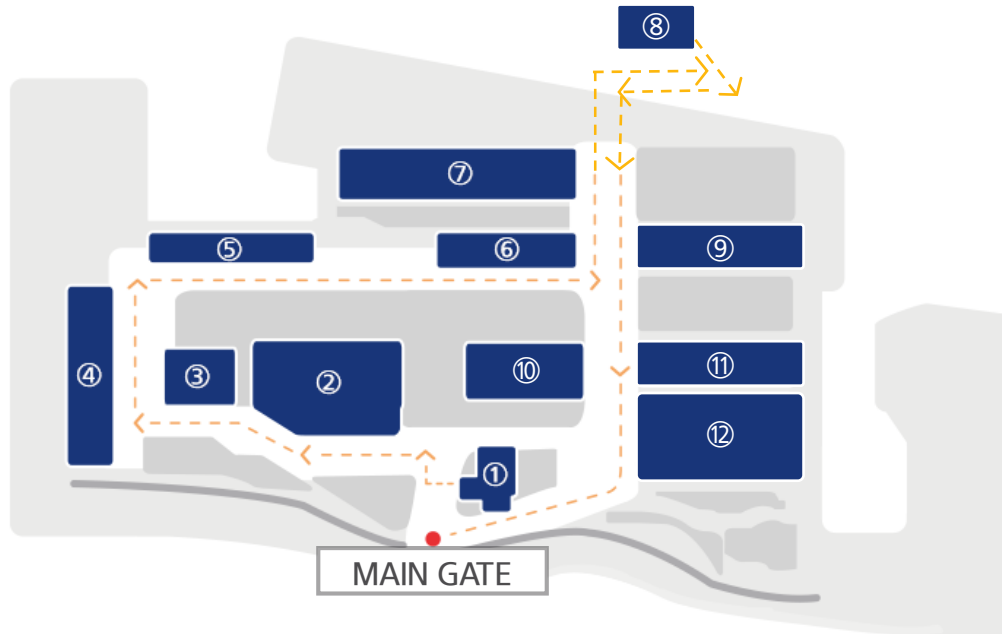

TOUR OF HYUNDAI HEAVY INDUSTRIES

COURSE1

CORSE2

COURSE3

VISITING PLACE	INFORMATION	TIME REQUIRED	VISITING PLACE	INFORMATION	TIME REQUIRED	VISITING PLACE	INFORMATION	TIME REQUIRED
①	EXHIBITION HALL	35 Minutes	②~⑦	YARD DOCK	10 Minutes	⑧	Guesthouse	5 Minutes
						⑨~⑪	YARD DOCK	5 Minutes

- ① Exhibition Hall
- ② Hull Construction Shop
- ③ Plant Shop
- ④ Block Assembly Shop
- ⑤ Quay #1
- ⑥ Building Dock #1
- ⑦ Building Dock #3
- ⑧ Guesthouse
- ⑨ Dock #2
- ⑩ Block Assembly Shop
- ⑪ Painting Shop
- ⑫ Building Dock #4 & #5

Hull shop, Block assembly shop, Dock, etc.

TOUR OF HYUNDAI HEAVY INDUSTRIES

COURSE1

CORSE2

COURSE3

VISITING PLACE	INFORMATION	TIME REQUIRED	VISITING PLACE	INFORMATION	TIME REQUIRED	VISITING PLACE	INFORMATION	TIME REQUIRED
①	EXHIBITION HALL	35 Minutes	②~⑦	YARD DOCK	10 Minutes	⑧	Guesthouse	5 Minutes
						⑨~⑫	YARD DOCK	5 Minutes

Guesthouse, Block Assembly Shop, Painting Shop, Dock